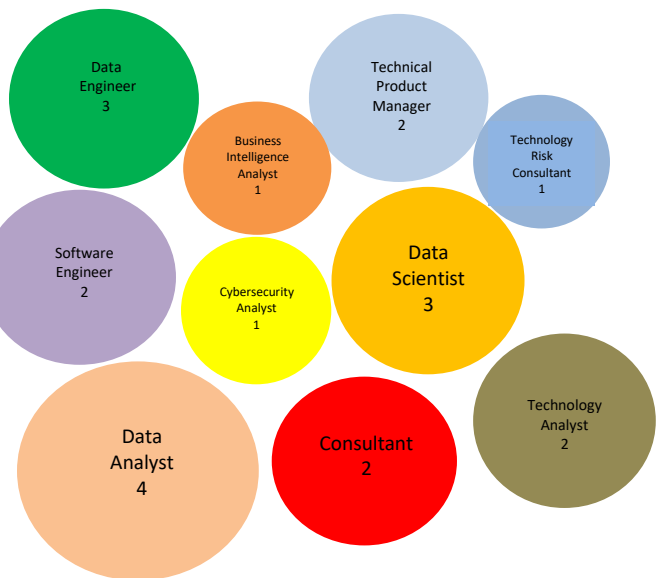

Top Companies Spring 2022

Top Roles/Titles Spring 2022

Company	Title
7-Eleven, Inc	IT Staff Auditor
A.P Moller - Maersk	Data Analyst
Accelalpha	Associate Consultant
Aezion Inc	Data Engineer
AIG	Technology Analyst
Amazon	SDE
Amazon Web Services	Senior Product Manager - Technical
Aspen Technology	Business Operations Analyst
bMobile Route Software	Quality Analyst
CarOffer LLC	Data Visualization Analyst
Cecelia Health	Senior Cloud Engineer/Architect
Cisco	Systems engineer
CommScope	Project Management
Crowe	Digital Security Senior Consultant
CSC Cortax	Data Science
Deloitte	Cybersecurity Analyst
Department of the Treasury	Case Advocate
Education Opens Doors	LMS Administrator
Elements International Group, LLC	Supply Chain Analyst
Ernst & Young	Staff Accountant
Ernst & Young	Technology Risk Consultant
ETC	Project Planner
Fidelity Investments	Senior Data Analyst
Forbes	Data Engineer
Gearbox Entertainment	Associate DevOps Engineer
Goldman Sachs	Analyst
Health Care Service Corporation Blue Cross Blue Shield	Associate Test Engineer
Health Care Staffing Co. - San Diego	Scrum Master
Infosys	Associate Software Engineer
IRALOGIX	Senior Software Engineer
Jacobs Engineering Group	Business System Analyst
Jacobs Engineering Group	Data Science Engineer (NASA)
KPMG	Senior Associate Consultant
Michaels Stores	Product Manager 2
Morgan Stanley	Technology Analyst
Neiman Marcus Group	Program Manager
NTT Data	Digital Transformation Consultant
PepsiCo	Information Security Analyst
PepsiCo	Senior Analyst
PepsiCo	Development & Delivery Sector Analyst
pSolv	Data Engineer
Rave Energy	Software Engineer
Ryan LLC	Consultant
ServiceLink	Business Intelligence Analyst
State Farm	Technology Manager
Texas Capital Bank	Engineer
The Shams Group	Healthcare IT Consultant