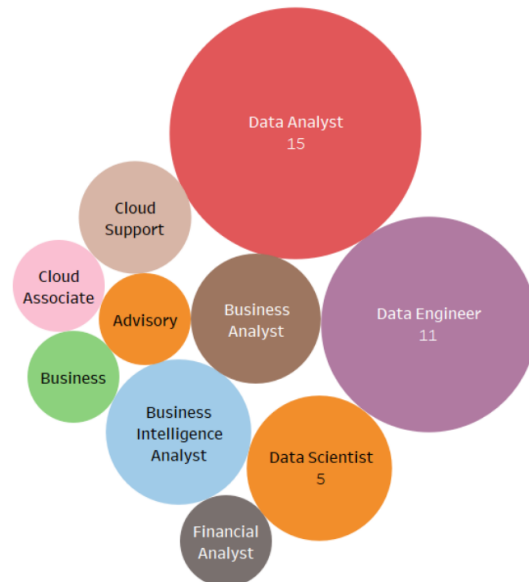

Top 10 Companies - Spring 2019

Top Roles/Titles - Spring 2019

Company	Position
7-eleven	Staff IT Auditor
Aflac Global Investments	IT Analyst
AGCO Corporation	IT Analyst
Akili Inc.	Consultant
Akili Inc.	Anaplan Consultant
Aktana	Customer Success Engineer
Alcon	PMO Execution Manager
Allied Stone, Inc.	Sales Analyst
Amazon	Business Intelligence Engineer
Amazon	Data Engineer
Amazon	Business Intelligence Engineer
Amazon	Loss Prevention Engineer
Amazon	Program Manager II
Amazon	Business Analyst
Amazon Web Services (AWS)	Cloud Support Associate - Analytics
Amazon Web Services (AWS)	Big Data AWS Associate
Amazon Web Services (AWS)	Cloud Associate - Database
Amazon Web Services (AWS)	Cloud Associate
Amazon Web Services (AWS)	Cloud Associate - Database
Amazon Web Services (AWS)	Cloud Engineer- AWS
Amazon Web Services (AWS)	Cloud Support Associate - Database
Amazon Web Services (AWS)	Cloud Associate - Analytics
Amazon Web Services (AWS)	Cloud Database Associate -
Amazon Web Services (AWS)	Cloud Support Associate
Amazon Web Services (AWS)	Cloud Support Associate
Amazon Web Services (AWS)	Cloud Support Engineer
Amazon Web Services (AWS)	Big Data
Amazon Web Services (AWS)	Cloud Support Associate
Amherst Holdings	Associate Data Engineer
ARTSonepass	Product Manager
Bank of America	Assistant Vice President
Bank of America	Sr Analyst - Software Developer
Bayview Asset Management, LLC	Forecaster
BeyondID	Technical Consultant
Blue Cross NC	Senior Data Governance Specialist
Boeing	Business Intelligence Analyst
Bridgeway Rehabilitation Services	Business Intelligence/QI Analyst
Broadway Across America	Data Warehouse Specialist
Capital One	Data Engineer
Capital One	Data Engineer